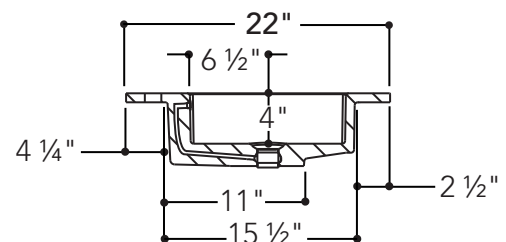

Description :

One-piece vanity top with backsplash.

Features :

- Exterior dimensions: Backsplash/ variable W X 22" D X 10 1/8" H.
- Capacity: 2.15 gal/8.5L.
- Thickness: 3/4".
- Weight: variable.
- Overflow included.

Material : Polymer

WITH BACKSPLASH

WITHOUT BACKSPLASH

WIDTH

WIDTH

DEPTH

DEPTH

Description :

One-piece vanity top with backsplash.

Features :

- Exterior dimensions: Backsplash/ variable W X 22" D X 10 1/8" H.
- Capacity: 2.15 gal/8.5L.
- Thickness: 3/4".
- Weight: variable.
- Overflow included.