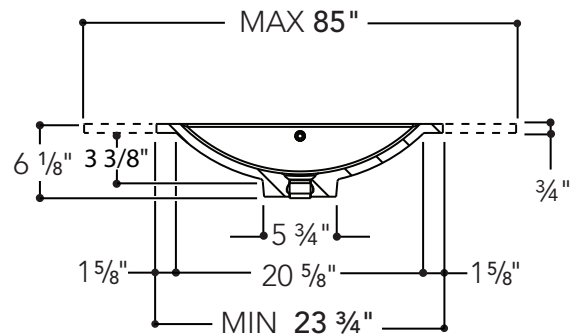

Description :

One-piece vanity top with backsplash.

Features :

- Exterior dimensions: Backsplash/ variable W X 22" D X 10 1/8" H.
- Capacity: 2.15 gal/8.5L.
- Thickness: 3/4".
- Weight: variable.
- Overflow included.

Material : Polymer

WITH BACKSPLASH

WITHOUT BACKSPLASH

WIDTH

WIDTH

DEPTH

DEPTH

Description :

One-piece vanity top with backsplash.

Features :

- Exterior dimensions: Backsplash/ variable W X 22" D X 10 1/8" H.
- Capacity: 2.15 gal/8.5L.
- Thickness: 3/4".
- Weight: variable.
- Overflow included.