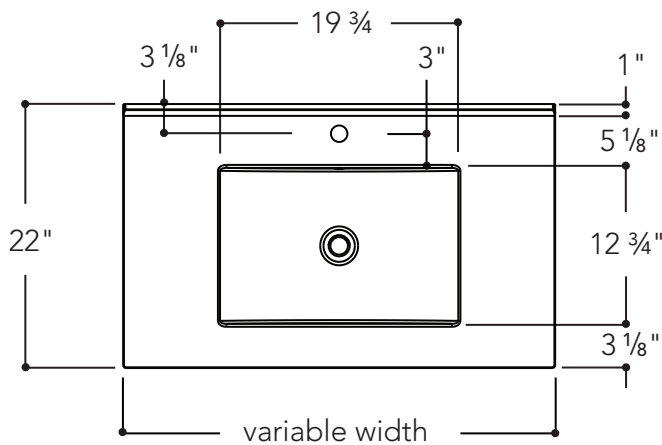

Description :

One-piece vanity top with backsplash.

Features :

- Exterior dimensions: Backsplash/ variable W X 22" D X 10 1/8" H.
- Capacity: 2.15 gal/8.5L.
- Thickness: 3/4".
- Weight: variable.
- Overflow included.

Material : Polymer

WITH BACKSPLASH

WITHOUT BACKSPLASH

WIDTH

WIDTH

DEPTH

DEPTH

Description :

One-piece vanity top with backsplash.

Features :

- Exterior dimensions: Backsplash/ variable W X 22" D X 10 1/8" H.
- Capacity: 2.15 gal/8.5L.
- Thickness: 3/4".
- Weight: variable.
- Overflow included.