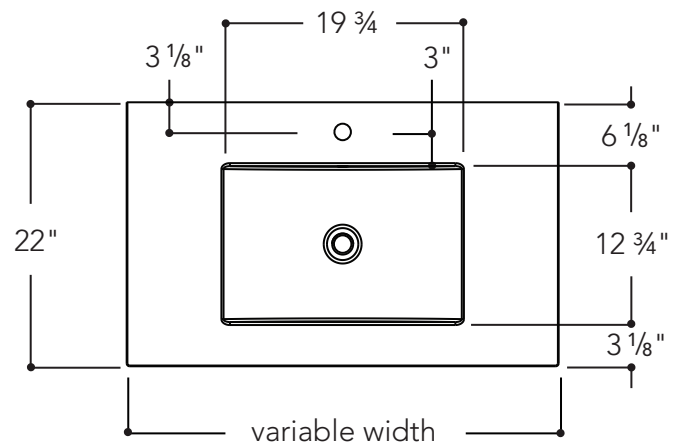

Description :

One-piece vanity top with backsplash.

Features :

- Exterior dimensions: Backsplash/ variable W X 22" D X 10 1/8" H.
- Capacity: 2.15 gal/8.5L.
- Thickness: 3/4".
- Weight: variable.
- Overflow included.

Material : Polymer

WITH BACKSPLASH

WITHOUT BACKSPLASH

WIDTH

WIDTH

DEPTH

DEPTH

Description :

One-piece vanity top with backsplash.

Features :

- Exterior dimensions: Backsplash/ variable W X 22" D X 10 1/8" H.
- Capacity: 2.15 gal/8.5L.
- Thickness: 3/4".
- Weight: variable.
- Overflow included.