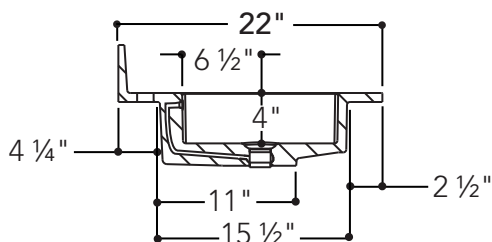

Description :

One-piece vanity top with backsplash.

Features :

- Exterior dimensions: Backsplash/ variable W X 22" D X 10 1/8" H.
- Capacity: 2.15 gal/8.5L.
- Thickness: 3/4".
- Weight: variable.
- Overflow included.

Material : Polymer

WITH BACKSPLASH

WITHOUT BACKSPLASH

WIDTH

WIDTH

DEPTH

DEPTH

Description :

One-piece vanity top with backsplash.

Features :

- Exterior dimensions: Backsplash/ variable W X 22" D X 10 1/8" H.
- Capacity: 2.15 gal/8.5L.
- Thickness: 3/4".
- Weight: variable.
- Overflow included.