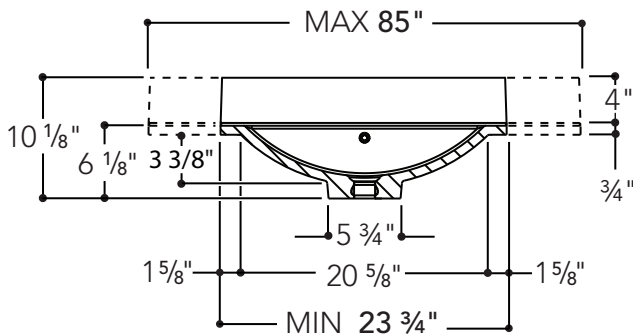

Description :

One-piece vanity top with backsplash.

Features :

- Exterior dimensions: Backsplash/ variable W X 22" D X 10 1/8" H.
- Capacity: 2.15 gal/8.5L.
- Thickness: 3/4".
- Weight: variable.
- Overflow included.

Material : Polymer

WITH BACKSPLASH

WITHOUT BACKSPLASH

WIDTH

WIDTH

DEPTH

DEPTH

Description :

One-piece vanity top with backsplash.

Features :

- Exterior dimensions: Backsplash/ variable W X 22" D X 10 1/8" H.
- Capacity: 2.15 gal/8.5L.
- Thickness: 3/4".
- Weight: variable.
- Overflow included.