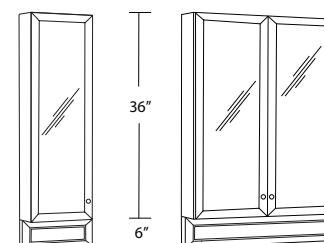

KA-PH Modèle illustré / Illustrated model

# Produit Product #	Description Description	Hauteur Height	Largeur Width	Profondeur Depth	Mélamine Melamine	Polyester Polyester	Bois Wood
KA-PH-12	Pharmacie / Medicine cabinet	42"	12"	6 3/4"	495	495	725
KA-PH-15	Pharmacie / Medicine cabinet	42"	15"	6 3/4"	525	525	750
KA-PH-18	Pharmacie / Medicine cabinet	42"	18"	6 3/4"	565	565	775
KA-PH-21	Pharmacie / Medicine cabinet	42"	21"	6 3/4"	620	620	800
KA-PH-24	Pharmacie banjo / Banjo medicine cabinet	42"	24"	6 3/4"	930	930	1 175
KA-PH-30	Pharmacie banjo / Banjo medicine cabinet	42"	30"	6 3/4"	980	980	1 225