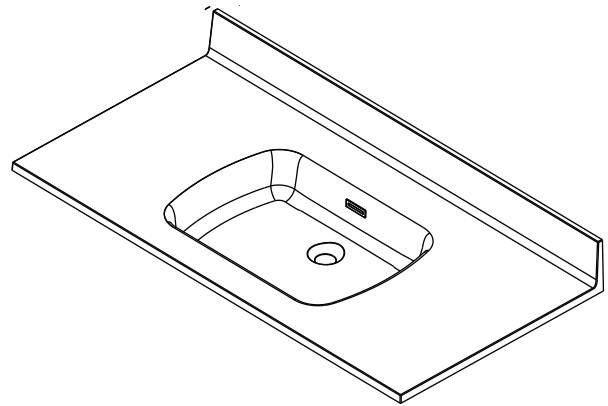

**Description:**

Above-counter sink.

**Features:**

- Exterior dimensions: W 31" x D 22" x H 4 3/4".
- Capacity: 2.06 gal/7.8L.
- Thickness: 3/4".
- Weight: 28.2 lb.
- Overflow included.

**Materials:** Polymer

**Description:**

Above-counter sink.

**Features:**

- Exterior dimensions: W 37" x D22" x H 4 ¾".
- Capacity: 2.06 gal/7.8 L.
- Thickness: ¾".
- Weight: 32.4 lb.
- Overflow included.

**Materials:** Polymer

**Description:**

Above-counter sink.

**Features:**

- Exterior dimensions: W 43" x D 22" x H 4 3/4".
- Capacity: 2.06 gal/7.8 L.
- Thickness: 3/4".
- Weight: 37.4 lb.
- Overflow included.

**Materials:** Polymer

**Description:**

Above-counter sink.

**Features:**

- Exterior dimensions: W 49" x D 22" x H 4 ¾"
- Capacity: 2.06 gal/7.8 L.
- Thickness: ¾"
- Weight: 42.4 lb.
- Overflow included.

**Materials:** Polymer

**Description:**