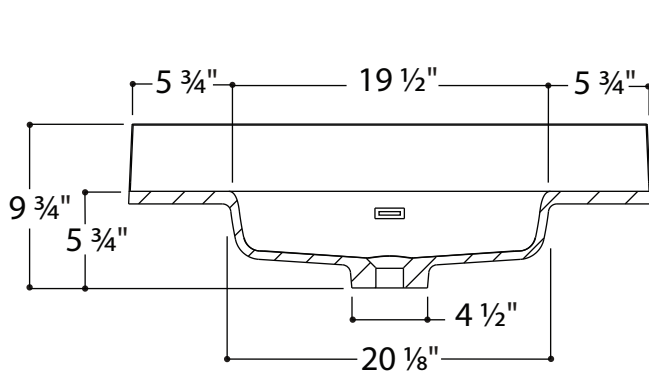

**Description:**

Above-counter sink.

**Features:**

- Exterior dimensions: W 31" x D 22" x H 4 3/4".
- Capacity: 2.06 gal/7.8L.
- Thickness: 3/4".
- Weight: 28.2 lb.
- Overflow included.

**Materials:** Polymer

**Description:**

Above-counter sink.

**Features:**

- Exterior dimensions: W 37" x D22" x H 4 ¾".
- Capacity: 2.06 gal/7.8 L.
- Thickness: ¾".
- Weight: 32.4 lb.
- Overflow included.

**Materials:** Polymer

**Description:**

Above-counter sink.

**Features:**

- Exterior dimensions: W 43" x D 22" x H 4 3/4".
- Capacity: 2.06 gal/7.8 L.
- Thickness: 3/4".
- Weight: 37.4 lb.
- Overflow included.

**Materials:** Polymer

**Description:**

Above-counter sink.

**Features:**

- Exterior dimensions: W 49" x D 22" x H 4 ¾"
- Capacity: 2.06 gal/7.8 L.
- Thickness: ¾"
- Weight: 42.4 lb.
- Overflow included.

**Materials:** Polymer

**Description:**