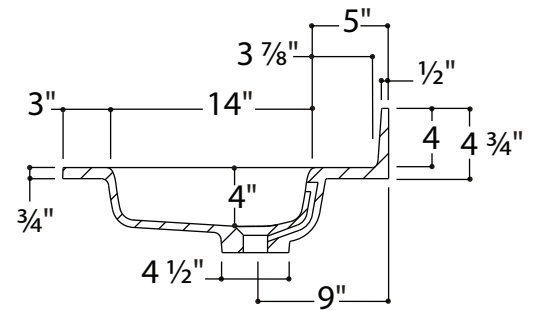

Description:

Above-counter sink.

Features:

- Exterior dimensions: W 25" x D 22" x H 4 3/4".
- Capacity: 2.06 gal/7.8 L.
- Thickness: 3/4".
- Weight: 22.5 lb.
- Overflow included.

Materials: Polymer