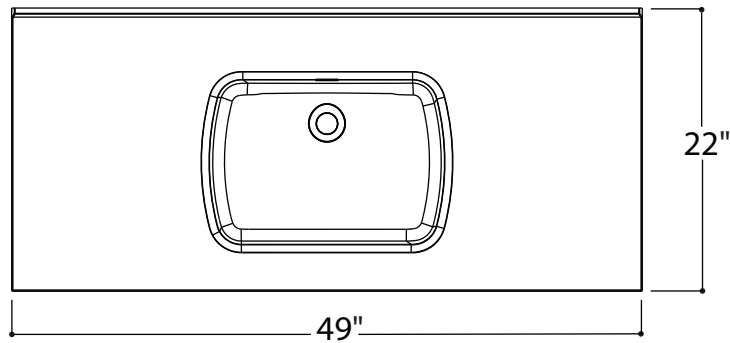

**Description:**

Above-counter sink.

**Features:**

- Exterior dimensions: W 37" x D22" x H 4 ¾".
- Capacity: 2.06 gal/7.8 L.
- Thickness: ¾".
- Weight: 32.4 lb.
- Overflow included.

**Materials:** Polymer

**Description:**

Above-counter sink.

**Features:**

- Exterior dimensions: W 43" x D 22" x H 4 3/4".
- Capacity: 2.06 gal/7.8 L.
- Thickness: 3/4".
- Weight: 37.4 lb.
- Overflow included.

**Materials:** Polymer

**Description:**

Above-counter sink.

**Features:**

- Exterior dimensions: W 49" x D 22" x H 4 ¾"
- Capacity: 2.06 gal/7.8 L.
- Thickness: ¾"
- Weight: 42.4 lb.
- Overflow included.

**Materials:** Polymer

**Description:**

Above-counter sink.

**Features:**

- Exterior dimensions: W 61" x D 22" x H 4 3/4".
- Capacity: 2.06 gal/7.8 L.
- Thickness: 3/4".
- Weight: 54 lb.
- Overflow included.

**Materials:** Polymer