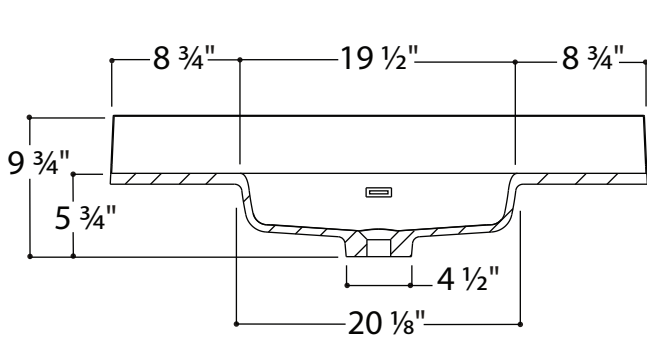

**Description:**

Above-counter sink.

**Features:**

- Exterior dimensions: W 37" x D22" x H 4 ¾".
- Capacity: 2.06 gal/7.8 L.
- Thickness: ¾".
- Weight: 32.4 lb.
- Overflow included.

**Materials:** Polymer

**Description:**

Above-counter sink.

**Features:**

- Exterior dimensions: W 43" x D 22" x H 4 3/4".
- Capacity: 2.06 gal/7.8 L.
- Thickness: 3/4".
- Weight: 37.4 lb.
- Overflow included.

**Materials:** Polymer

**Description:**

Above-counter sink.

**Features:**

- Exterior dimensions: W 49" x D 22" x H 4 ¾"
- Capacity: 2.06 gal/7.8 L.
- Thickness: ¾"
- Weight: 42.4 lb.
- Overflow included.

**Materials:** Polymer

**Description:**

Above-counter sink.

**Features:**

- Exterior dimensions: W 61" x D 22" x H 4 3/4".
- Capacity: 2.06 gal/7.8 L.
- Thickness: 3/4".
- Weight: 54 lb.
- Overflow included.

**Materials:** Polymer