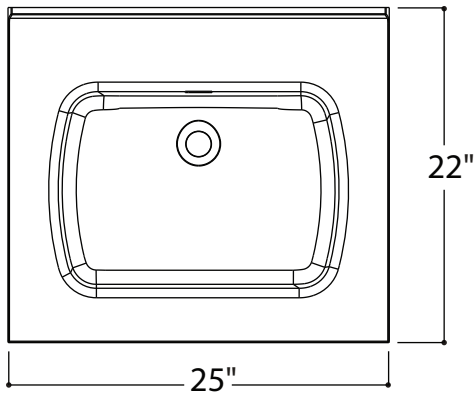

**Description:**

Above-counter sink.

**Features:**

- Exterior dimensions: W 25" x D 22" x H 4 3/4".
- Capacity: 2.06 gal/7.8 L.
- Thickness: 3/4".
- Weight: 22.5 lb.
- Overflow included.

**Materials:** Polymer

**Description:**

Above-counter sink.

**Features:**

- Exterior dimensions: W 31" x D 22" x H 4 3/4".
- Capacity: 2.06 gal/7.8L.
- Thickness: 3/4".
- Weight: 28.2 lb.
- Overflow included.

**Materials:** Polymer

**Description:**

Above-counter sink.

**Features:**

- Exterior dimensions: W 37" x D22" x H 4 ¾".
- Capacity: 2.06 gal/7.8 L.
- Thickness: ¾".
- Weight: 32.4 lb.
- Overflow included.

**Materials:** Polymer

**Description:**

Above-counter sink.

**Features:**

- Exterior dimensions: W 49" x D 22" x H 4 ¾"
- Capacity: 2.06 gal/7.8 L.
- Thickness: ¾"
- Weight: 42.4 lb.
- Overflow included.

**Materials:** Polymer

**Description:**