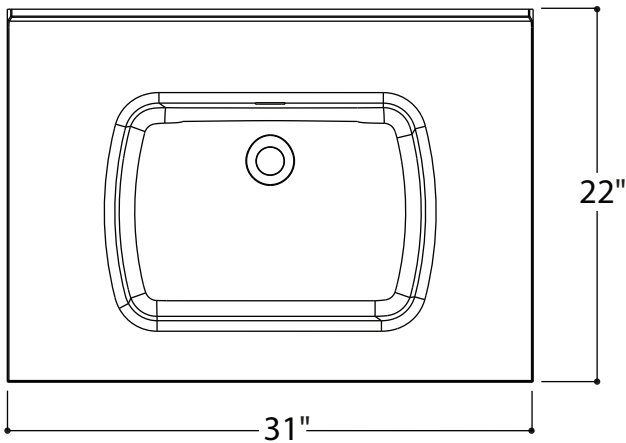

**Description:**

Above-counter sink.

**Features:**

- Exterior dimensions: W 31" x D 22" x H 4 3/4".
- Capacity: 2.06 gal/7.8L.
- Thickness: 3/4".
- Weight: 28.2 lb.
- Overflow included.

**Materials:** Polymer

**Description:**

Above-counter sink.

**Features:**

- Exterior dimensions: W 37" x D22" x H 4 ¾".
- Capacity: 2.06 gal/7.8 L.
- Thickness: ¾".
- Weight: 32.4 lb.
- Overflow included.

**Materials:** Polymer

**Description:**

Above-counter sink.

**Features:**

- Exterior dimensions: W 43" x D 22" x H 4 3/4".
- Capacity: 2.06 gal/7.8 L.
- Thickness: 3/4".
- Weight: 37.4 lb.
- Overflow included.

**Materials:** Polymer

**Description:**

Above-counter sink.

**Features:**

- Exterior dimensions: W 49" x D 22" x H 4 ¾"
- Capacity: 2.06 gal/7.8 L.
- Thickness: ¾"
- Weight: 42.4 lb.
- Overflow included.

**Materials:** Polymer

**Description:**