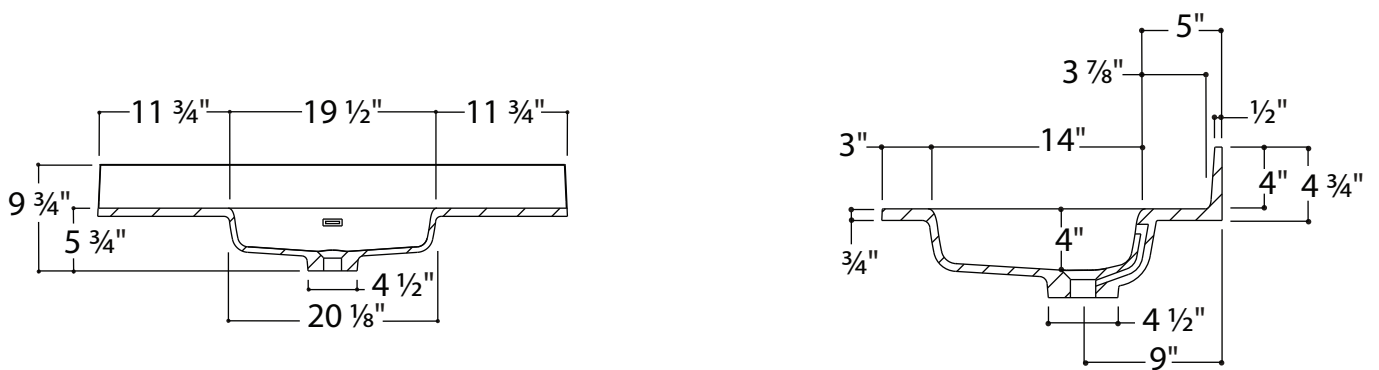

**Description:**

Above-counter sink.

**Features:**

- Exterior dimensions: W 37" x D22" x H 4 ¾".
- Capacity: 2.06 gal/7.8 L.
- Thickness: ¾".
- Weight: 32.4 lb.
- Overflow included.

**Materials:** Polymer

**Description:**

Above-counter sink.

**Features:**

- Exterior dimensions: W 43" x D 22" x H 4 3/4".
- Capacity: 2.06 gal/7.8 L.
- Thickness: 3/4".
- Weight: 37.4 lb.
- Overflow included.

**Materials:** Polymer

**Description:**

Above-counter sink.

**Features:**

- Exterior dimensions: W 49" x D 22" x H 4 ¾"
- Capacity: 2.06 gal/7.8 L.
- Thickness: ¾"
- Weight: 42.4 lb.
- Overflow included.

**Materials:** Polymer

**Description:**

Above-counter sink.

**Features:**

- Exterior dimensions: W 61" x D 22" x H 4 3/4".
- Capacity: 2.06 gal/7.8 L.
- Thickness: 3/4".
- Weight: 54 lb.
- Overflow included.

**Materials:** Polymer