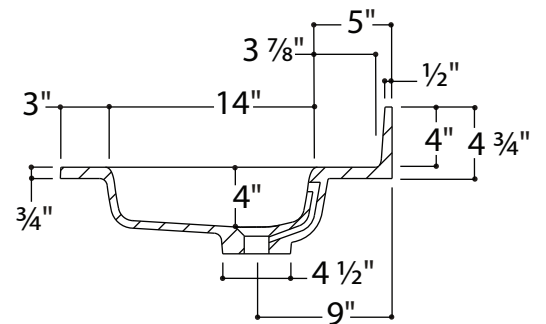

**Description:**

Above-counter sink.

**Features:**

- Exterior dimensions: W 37" x D22" x H 4 ¾".
- Capacity: 2.06 gal/7.8 L.
- Thickness: ¾".
- Weight: 32.4 lb.
- Overflow included.

**Materials:** Polymer

**Description:**

Above-counter sink.

**Features:**

- Exterior dimensions: W 43" x D 22" x H 4 3/4".
- Capacity: 2.06 gal/7.8 L.
- Thickness: 3/4".
- Weight: 37.4 lb.
- Overflow included.

**Materials:** Polymer

**Description:**

Above-counter sink.

**Features:**

- Exterior dimensions: W 49" x D 22" x H 4 ¾"
- Capacity: 2.06 gal/7.8 L.
- Thickness: ¾"
- Weight: 42.4 lb.
- Overflow included.

**Materials:** Polymer

**Description:**

Above-counter sink.

**Features:**

- Exterior dimensions: W 61" x D 22" x H 4 3/4".
- Capacity: 2.06 gal/7.8 L.
- Thickness: 3/4".
- Weight: 54 lb.
- Overflow included.

**Materials:** Polymer