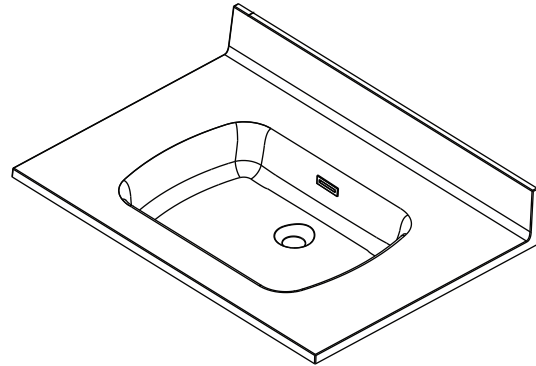

**Description:**

Above-counter sink.

**Features:**

- Exterior dimensions: W 25" x D 22" x H 4 3/4".
- Capacity: 2.06 gal/7.8 L.
- Thickness: 3/4".
- Weight: 22.5 lb.
- Overflow included.

**Materials:** Polymer

**Description:**

Above-counter sink.

**Features:**

- Exterior dimensions: W 31" x D 22" x H 4 3/4".
- Capacity: 2.06 gal/7.8L.
- Thickness: 3/4".
- Weight: 28.2 lb.
- Overflow included.

**Materials:** Polymer

**Description:**

Above-counter sink.

**Features:**

- Exterior dimensions: W 37" x D22" x H 4 ¾".
- Capacity: 2.06 gal/7.8 L.
- Thickness: ¾".
- Weight: 32.4 lb.
- Overflow included.

**Materials:** Polymer

**Description:**

Above-counter sink.

**Features:**

- Exterior dimensions: W 43" x D 22" x H 4 3/4".
- Capacity: 2.06 gal/7.8 L.
- Thickness: 3/4".
- Weight: 37.4 lb.
- Overflow included.

**Materials:** Polymer