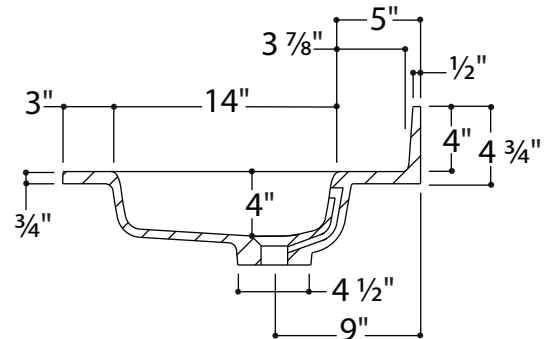

**Description:**

Above-counter sink.

**Features:**

- Exterior dimensions: W 37" x D22" x H 4 ¾".
- Capacity: 2.06 gal/7.8 L.
- Thickness: ¾".
- Weight: 32.4 lb.
- Overflow included.

**Materials:** Polymer

**Description:**

Above-counter sink.

**Features:**

- Exterior dimensions: W 43" x D 22" x H 4 3/4".
- Capacity: 2.06 gal/7.8 L.
- Thickness: 3/4".
- Weight: 37.4 lb.
- Overflow included.

**Materials:** Polymer

**Description:**

Above-counter sink.

**Features:**

- Exterior dimensions: W 49" x D 22" x H 4 ¾"
- Capacity: 2.06 gal/7.8 L.
- Thickness: ¾"
- Weight: 42.4 lb.
- Overflow included.

**Materials:** Polymer

**Description:**

Above-counter sink.

**Features:**

- Exterior dimensions: W 61" x D 22" x H 4 3/4".
- Capacity: 2.06 gal/7.8 L.
- Thickness: 3/4".
- Weight: 54 lb.
- Overflow included.

**Materials:** Polymer