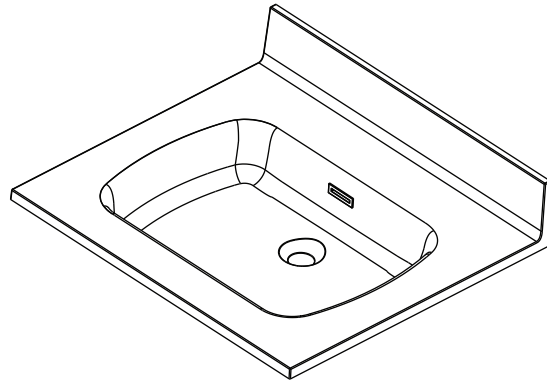

**Description:**

Above-counter sink.

**Features:**

- Exterior dimensions: W 25" x D 22" x H 4 3/4".
- Capacity: 2.06 gal/7.8 L.
- Thickness: 3/4".
- Weight: 22.5 lb.
- Overflow included.

**Materials:** Polymer

**Description:**

Above-counter sink.

**Features:**

- Exterior dimensions: W 31" x D 22" x H 4 3/4".
- Capacity: 2.06 gal/7.8L.
- Thickness: 3/4".
- Weight: 28.2 lb.
- Overflow included.

**Materials:** Polymer

**Description:**

Above-counter sink.

**Features:**

- Exterior dimensions: W 37" x D22" x H 4 ¾".
- Capacity: 2.06 gal/7.8 L.
- Thickness: ¾".
- Weight: 32.4 lb.
- Overflow included.

**Materials:** Polymer

**Description:**

Above-counter sink.

**Features:**

- Exterior dimensions: W 43" x D 22" x H 4 3/4".
- Capacity: 2.06 gal/7.8 L.
- Thickness: 3/4".
- Weight: 37.4 lb.
- Overflow included.

**Materials:** Polymer