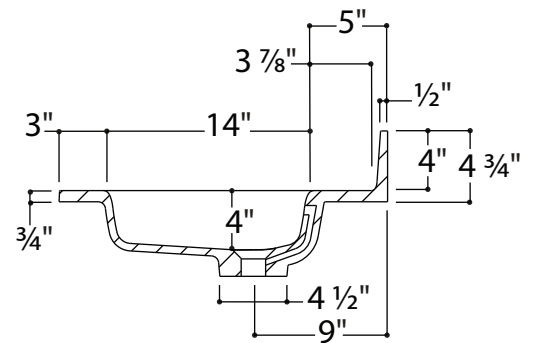

**Description:**

Above-counter sink.

**Features:**

- Exterior dimensions: W 37" x D22" x H 4 ¾".
- Capacity: 2.06 gal/7.8 L.
- Thickness: ¾".
- Weight: 32.4 lb.
- Overflow included.

**Materials:** Polymer

**Description:**

Above-counter sink.

**Features:**

- Exterior dimensions: W 43" x D 22" x H 4 3/4".
- Capacity: 2.06 gal/7.8 L.
- Thickness: 3/4".
- Weight: 37.4 lb.
- Overflow included.

**Materials:** Polymer

**Description:**

Above-counter sink.

**Features:**

- Exterior dimensions: W 49" x D 22" x H 4 ¾"
- Capacity: 2.06 gal/7.8 L.
- Thickness: ¾"
- Weight: 42.4 lb.
- Overflow included.

**Materials:** Polymer

**Description:**

Above-counter sink.

**Features:**

- Exterior dimensions: W 61" x D 22" x H 4 3/4".
- Capacity: 2.06 gal/7.8 L.
- Thickness: 3/4".
- Weight: 54 lb.
- Overflow included.

**Materials:** Polymer