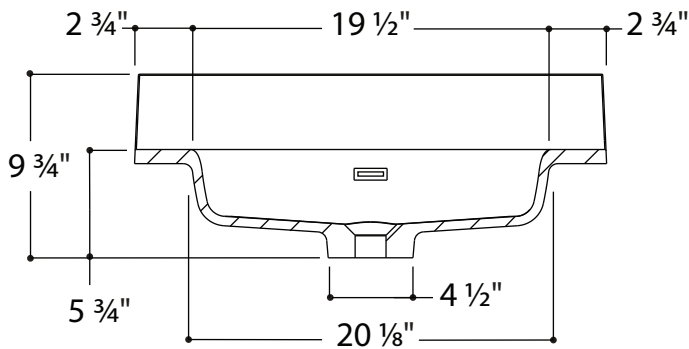

**Description:**

Above-counter sink.

**Features:**

- Exterior dimensions: W 25" x D 22" x H 4 3/4".
- Capacity: 2.06 gal/7.8 L.
- Thickness: 3/4".
- Weight: 22.5 lb.
- Overflow included.

**Materials:** Polymer

**Description:**

Above-counter sink.

**Features:**

- Exterior dimensions: W 31" x D 22" x H 4 3/4".
- Capacity: 2.06 gal/7.8L.
- Thickness: 3/4".
- Weight: 28.2 lb.
- Overflow included.

**Materials:** Polymer

**Description:**

Above-counter sink.

**Features:**

- Exterior dimensions: W 37" x D22" x H 4 ¾".
- Capacity: 2.06 gal/7.8 L.
- Thickness: ¾".
- Weight: 32.4 lb.
- Overflow included.

**Materials:** Polymer

**Description:**

Above-counter sink.

**Features:**

- Exterior dimensions: W 49" x D 22" x H 4 ¾"
- Capacity: 2.06 gal/7.8 L.
- Thickness: ¾"
- Weight: 42.4 lb.
- Overflow included.

**Materials:** Polymer

**Description:**