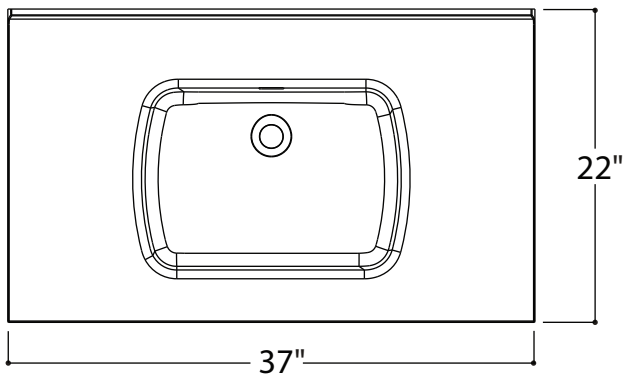

**Description:**

Above-counter sink.

**Features:**

- Exterior dimensions: W 31" x D 22" x H 4 3/4".
- Capacity: 2.06 gal/7.8L.
- Thickness: 3/4".
- Weight: 28.2 lb.
- Overflow included.

**Materials:** Polymer

**Description:**

Above-counter sink.

**Features:**

- Exterior dimensions: W 37" x D22" x H 4 ¾".
- Capacity: 2.06 gal/7.8 L.
- Thickness: ¾".
- Weight: 32.4 lb.
- Overflow included.

**Materials:** Polymer

**Description:**

Above-counter sink.

**Features:**

- Exterior dimensions: W 43" x D 22" x H 4 3/4".
- Capacity: 2.06 gal/7.8 L.
- Thickness: 3/4".
- Weight: 37.4 lb.
- Overflow included.

**Materials:** Polymer

**Description:**

Above-counter sink.

**Features:**

- Exterior dimensions: W 49" x D 22" x H 4 ¾"
- Capacity: 2.06 gal/7.8 L.
- Thickness: ¾"
- Weight: 42.4 lb.
- Overflow included.

**Materials:** Polymer

**Description:**