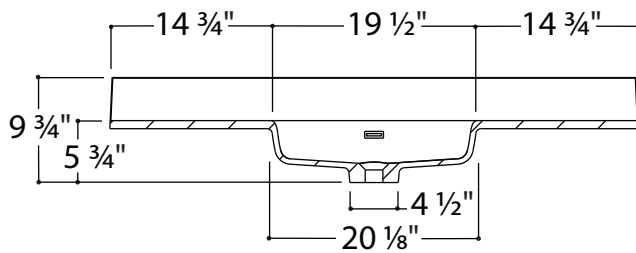

**Description:**

Above-counter sink.

**Features:**

- Exterior dimensions: W 37" x D22" x H 4 ¾".
- Capacity: 2.06 gal/7.8 L.
- Thickness: ¾".
- Weight: 32.4 lb.
- Overflow included.

**Materials:** Polymer

**Description:**

Above-counter sink.

**Features:**

- Exterior dimensions: W 43" x D 22" x H 4 3/4".
- Capacity: 2.06 gal/7.8 L.
- Thickness: 3/4".
- Weight: 37.4 lb.
- Overflow included.

**Materials:** Polymer

**Description:**

Above-counter sink.

**Features:**

- Exterior dimensions: W 49" x D 22" x H 4 ¾"
- Capacity: 2.06 gal/7.8 L.
- Thickness: ¾"
- Weight: 42.4 lb.
- Overflow included.

**Materials:** Polymer

**Description:**

Above-counter sink.

**Features:**

- Exterior dimensions: W 61" x D 22" x H 4 3/4".
- Capacity: 2.06 gal/7.8 L.
- Thickness: 3/4".
- Weight: 54 lb.
- Overflow included.

**Materials:** Polymer