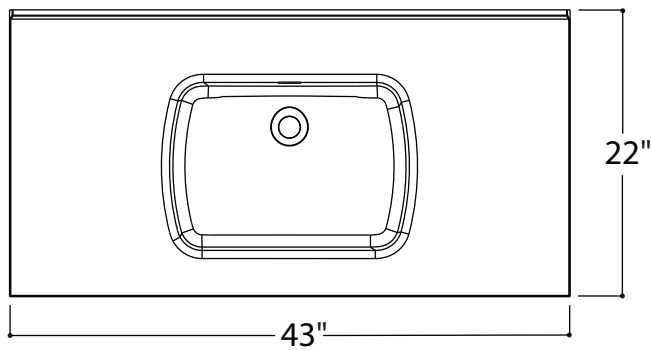

**Description:**

Above-counter sink.

**Features:**

- Exterior dimensions: W 37" x D22" x H 4 ¾".
- Capacity: 2.06 gal/7.8 L.
- Thickness: ¾".
- Weight: 32.4 lb.
- Overflow included.

**Materials:** Polymer

**Description:**

Above-counter sink.

**Features:**

- Exterior dimensions: W 43" x D 22" x H 4 3/4".
- Capacity: 2.06 gal/7.8 L.
- Thickness: 3/4".
- Weight: 37.4 lb.
- Overflow included.

**Materials:** Polymer

**Description:**

Above-counter sink.

**Features:**

- Exterior dimensions: W 49" x D 22" x H 4 ¾"
- Capacity: 2.06 gal/7.8 L.
- Thickness: ¾"
- Weight: 42.4 lb.
- Overflow included.

**Materials:** Polymer

**Description:**

Above-counter sink.

**Features:**

- Exterior dimensions: W 61" x D 22" x H 4 3/4".
- Capacity: 2.06 gal/7.8 L.
- Thickness: 3/4".
- Weight: 54 lb.
- Overflow included.

**Materials:** Polymer