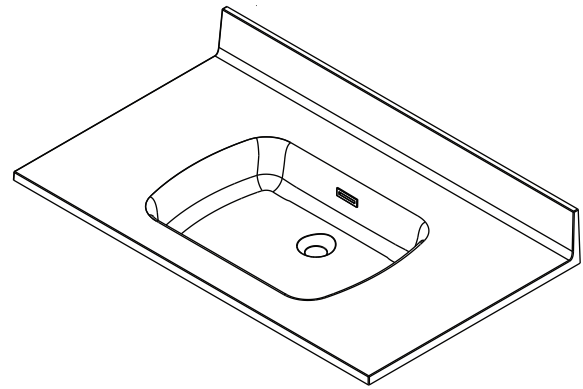

**Description:**

Above-counter sink.

**Features:**

- Exterior dimensions: W 31" x D 22" x H 4 3/4".
- Capacity: 2.06 gal/7.8L.
- Thickness: 3/4".
- Weight: 28.2 lb.
- Overflow included.

**Materials:** Polymer

**Description:**

Above-counter sink.

**Features:**

- Exterior dimensions: W 37" x D22" x H 4 ¾".
- Capacity: 2.06 gal/7.8 L.
- Thickness: ¾".
- Weight: 32.4 lb.
- Overflow included.

**Materials:** Polymer

**Description:**

Above-counter sink.

**Features:**

- Exterior dimensions: W 43" x D 22" x H 4 3/4".
- Capacity: 2.06 gal/7.8 L.
- Thickness: 3/4".
- Weight: 37.4 lb.
- Overflow included.

**Materials:** Polymer

**Description:**

Above-counter sink.

**Features:**

- Exterior dimensions: W 49" x D 22" x H 4 ¾"
- Capacity: 2.06 gal/7.8 L.
- Thickness: ¾"
- Weight: 42.4 lb.
- Overflow included.

**Materials:** Polymer

**Description:**