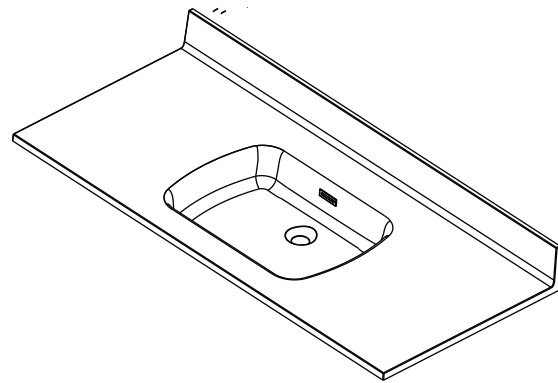

**Description:**

Above-counter sink.

**Features:**

- Exterior dimensions: W 37" x D22" x H 4 ¾".
- Capacity: 2.06 gal/7.8 L.
- Thickness: ¾".
- Weight: 32.4 lb.
- Overflow included.

**Materials:** Polymer

**Description:**

Above-counter sink.

**Features:**

- Exterior dimensions: W 43" x D 22" x H 4 3/4".
- Capacity: 2.06 gal/7.8 L.
- Thickness: 3/4".
- Weight: 37.4 lb.
- Overflow included.

**Materials:** Polymer

**Description:**

Above-counter sink.

**Features:**

- Exterior dimensions: W 49" x D 22" x H 4 ¾"
- Capacity: 2.06 gal/7.8 L.
- Thickness: ¾"
- Weight: 42.4 lb.
- Overflow included.

**Materials:** Polymer

**Description:**

Above-counter sink.

**Features:**

- Exterior dimensions: W 61" x D 22" x H 4 3/4".
- Capacity: 2.06 gal/7.8 L.
- Thickness: 3/4".
- Weight: 54 lb.
- Overflow included.

**Materials:** Polymer